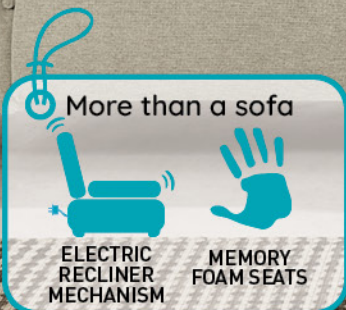

i
EVERYONE HAS A
DIFFERENT DEFINITION
OF COMFORT

3 seater sofa
(205x85x100 cm)
Before ~~1.549€~~
Now **1.199€**

Sideboard
(150x40x78 cm)
Before ~~1.449€~~
Now **1.199€**

3 seater sofa
(280x84x105 cm)
Before ~~2.449€~~
Now **1.799€**