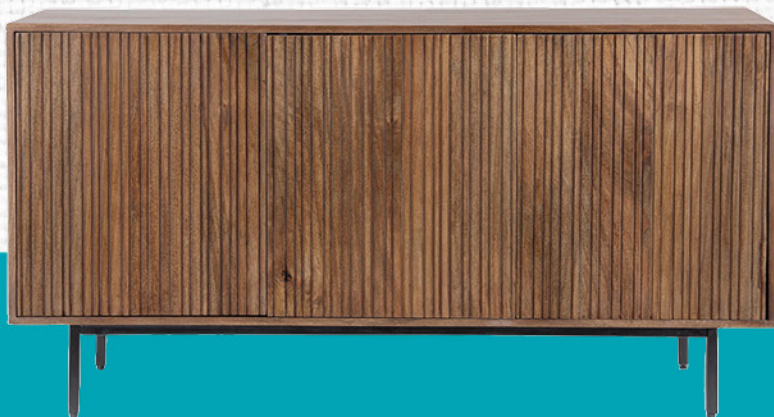

SPECIAL OFFERS
ON SOFAS AND
ARMCHAIRS

Sideboard
(140x40x75 cm)

Before ~~1.049€~~

Now **899€**