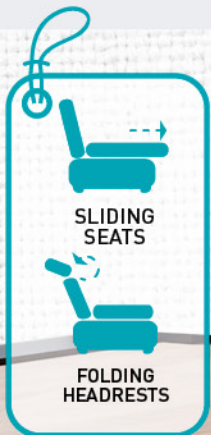

i
THE MOST
POPULAR
COLOURS

3 seater sofa

(210x90x105 cm)

Before ~~919€~~

Now **699€**

SLIDING
SEATS

RECLINING
HEADRESTS

Do you like taking naps, having dinner while watching a film or spending hours playing video games? A **WOW Málaga sofa** or chaise longue is the perfect choice.

Armchair

(72x84x107 cm)

Before ~~759€~~

Now **575€**

Sideboard

(155x40x80 cm)

Before ~~995€~~

Now **875€**

SLIDING
SEATS

FOLDING
HEADRESTS

3 seater sofa

(214x108x98 cm)

Before ~~1.599€~~

Now **1.275€**

wow
Style & Home