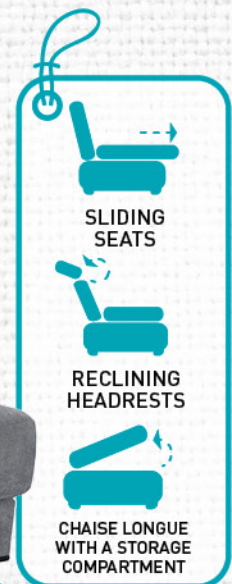

If there isn't room for everyone when you get together at home, a sofa with a **chaise longue** will provide the space you need. Two solutions in one: A sofa to sit on and your favourite spot for a lie down.

WOW
Style & Home

And pay everything in
18 months **INTEREST FREE***
(APR. 6%)

*Terms and conditions on the back cover

**WE ADAPT
TO YOUR SPACE**

Chaise Longue
(290x164x106 cm)

Before ~~3.649€~~

Now **2.795€**

Armchair
(60x67x79 cm)

Before ~~225€~~

Now **179€**

Set of tables
(50x50 y 40x40 cm)

Before ~~195€~~

Now **169€**

Chaise Longue
(290x173x100 cm)

Before ~~2.799€~~

Now **1.999€**