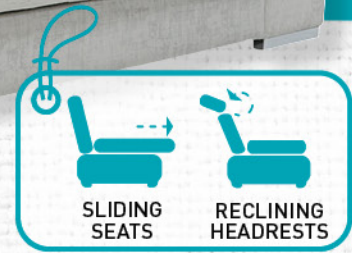

3 seater sofa

(210x90x105 cm)

Before ~~919€~~

Now **699€**