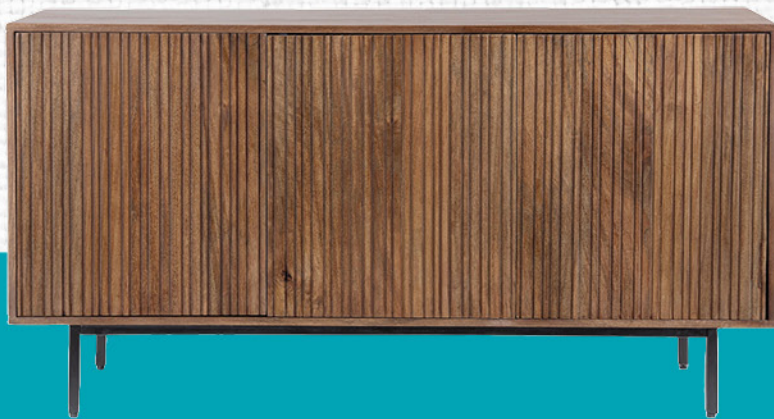

## Sideboard

(140x40x75 cm)

Before ~~949€~~

Now **799€**