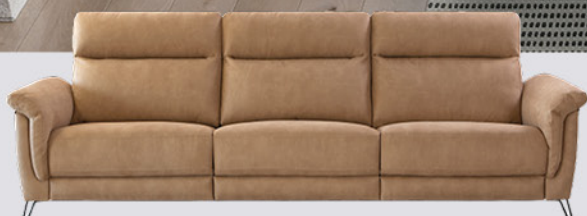

Sofas
**Sales
NOW!**
Home