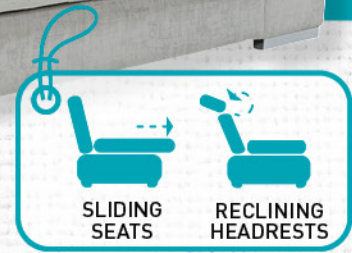

Do you like taking naps, having dinner while watching a film or spending hours playing video games? A **WOW Málaga sofa** or chaise longue is the perfect choice.

SLIDING SEATS

RECLINING HEADRESTS

up to  
**20% OFF**  
AN ADDITIONAL  
**+5% OFF**