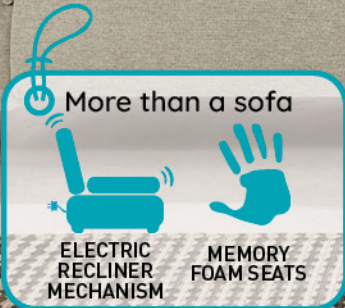

i
EVERYONE HAS A
DIFFERENT DEFINITION
OF COMFORT

3 seater sofa
(205x85x100 cm)
Before ~~1.549€~~
Now **1.149€**

Sideboard
(150x40x78 cm)
Before ~~1.399€~~
Now **999€**

3 seater sofa
(280x84x105 cm)
Before ~~2.449€~~
Now **1.799€**