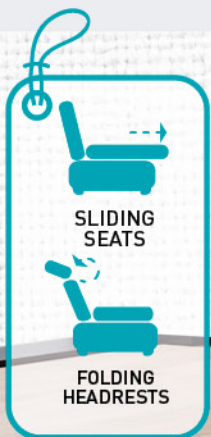

SLIDING SEATS

FOLDING HEADRESTS

wow
Style & Home