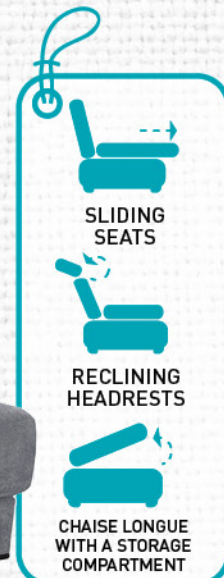

If there isn't room for everyone when you get together at home, a sofa with a **chaise longue** will provide the space you need. Two solutions in one: A sofa to sit on and your favourite spot for a lie down.

WOW
Style & Home

And pay everything in
18 months **INTEREST FREE***
(APR. 6%)

*Terms and conditions on the back cover

**WE ADAPT
TO YOUR SPACE**

Sofas
Sales

Chaise Longue
(290x164x106 cm)

Before ~~3.649€~~

Now **2.745€**

Armchair
(67x59x79 cm)

Before ~~205€~~

Now **149€**

Set of tables
(50x50 y 40x40 cm)

Before ~~179€~~

Now **135€**

Chaise Longue
(290x173x100 cm)

Before ~~2.799€~~

Now **1.999€**