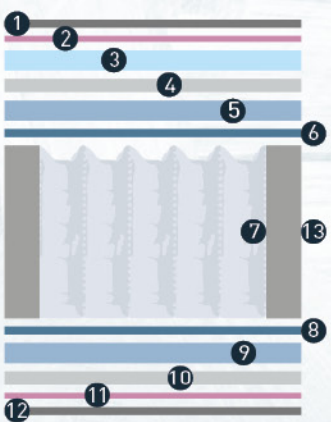

EXTRA FIRM MODEL