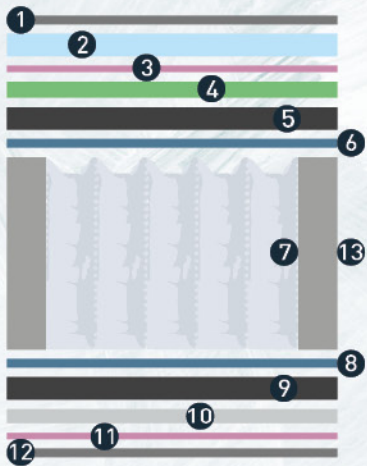

### 2. OPENING SYSTEM

- Clic clac opening system. The back cushion folds down flat.

- **Extensible sofa.** With seats that pull out like a chaise longue.

- For everyday use, choose an **Italian opening system**. The sofa unfolds by simply pulling a lever.

30 cm

**Mattress** (135x190x30 cm) | Before ~~999€~~ Now **799€**

**Mattress** (150x190x30 cm) | Before ~~1099€~~ Now **879€**

1. Superior Strech Fabric
2. Gel Breeze 3cm
3. Soft Hollow Fiber
4. Visco Therm 50Kg 2cm
5. HR 28Kg 3,5cm
6. Felt Protector
7. Pocket Spring 2.0mm
8. Felt Protector
9. HR 28Kg 3,5cm
10. Super Soft 2cm
11. Soft Hollow Fiber
12. Strech Fabric
13. Perimeter Box 40Kg