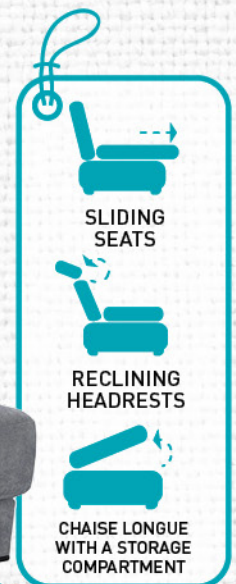

If there isn't room for everyone when you get together at home, a sofa with a **chaise longue** will provide the space you need. Two solutions in one: A sofa to sit on and your favourite spot for a lie down.

WOW
Style & Home

And pay everything in
18 months INTEREST FREE*
(APR. 6%)

*Terms and conditions on the back cover

i
WE ADAPT
TO YOUR SPACE

Chaise Longue
(290x164x106 cm)

Before ~~3.649€~~

Now **2.795€**

Armchair
(67x59x79 cm)

Before ~~205€~~

Now **179€**

Set of tables
(50x50 y 40x40 cm)

Before ~~179€~~

Now **159€**

Chaise Longue
(290x173x100 cm)

Before ~~2.799€~~

Now **2.195€**