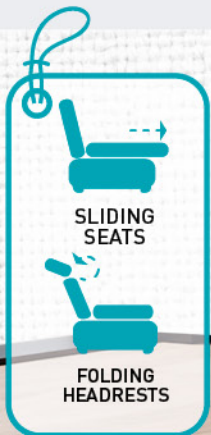

(72x84x107 cm)

Before ~~759€~~

Now **595€**

Sideboard

(155x40x80 cm)

Before ~~925€~~

Now **799€**

SLIDING
SEATS