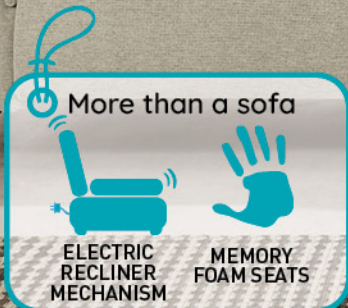

wow
Style & Home