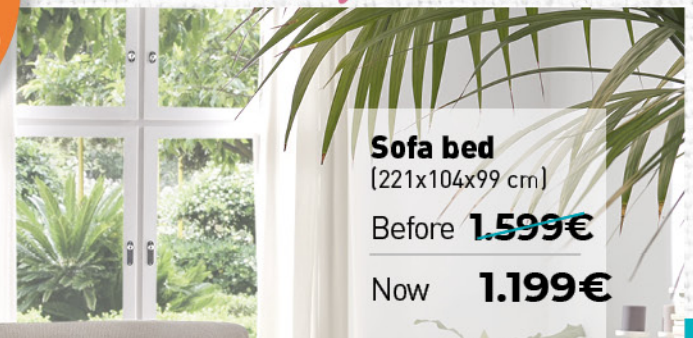

Sofa bed
(200x82x81 cm)
Before ~~505€~~
Now **399€**

Sofas
Special

SPECIAL OFFERS
ON SOFAS AND ARMCHAIRS