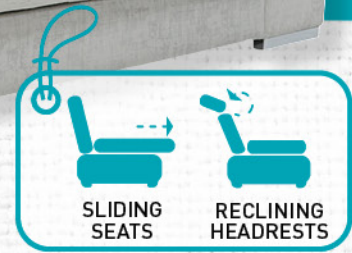

SLIDING
SEATS

RECLINING
HEADRESTS