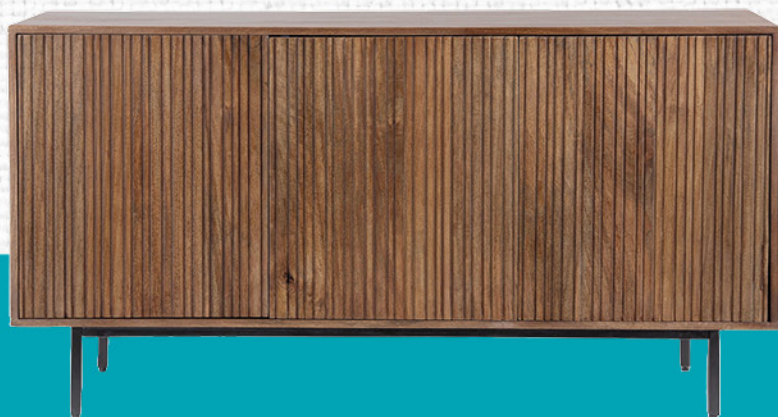

Before ~~2.599€~~

Now **1.999€**

SPECIAL OFFERS
ON SOFAS AND
ARMCHAIRS

Sideboard
(140x40x75 cm)

Before ~~949€~~

Now **799€**

Coffee table
(120x70x42 cm)

Before ~~405€~~

Now **319€**

3 seater sofa

(198x108x103 cm)

Before ~~2.149€~~

Now **1.695€**

wow
Style & Home

SPECIAL OFFERS
ON SOFAS AND ARMCHAIRS

Sofa bed
(200x95x88 cm)