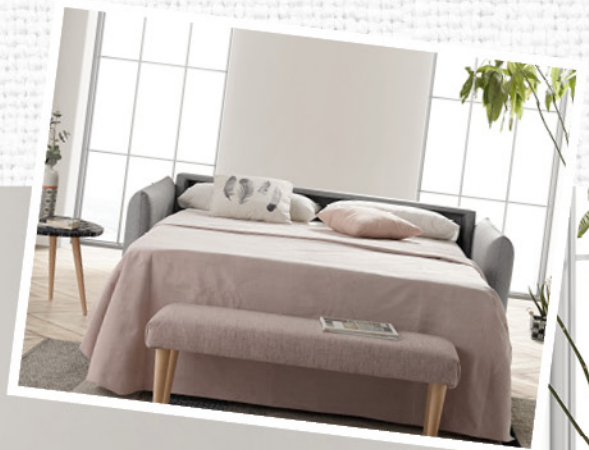

Sofa bed
(190x104x96 cm)

Before ~~1.449€~~

Now **1.149€**

WOW
Style & Home