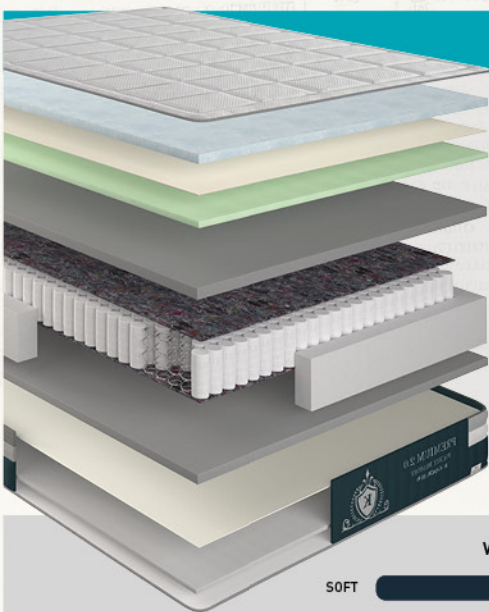

THICKNESS

VISCO 4CM

50 KG
MEMORY
VISCO 50KG/M3
THERMESSENCE

HR28KG/M3

INDEPENDENCE

ANY BASE

ERGONOMIC

5 REST AREAS

3D

3D FABRIC

IMPERIAL COOLER MODEL

1. Superior Micro-Tencel Fabric
2. Gel-Therm 38kg 3cm
3. Natural Fibre (Linen, Silk & Cotton)
4. Visco-Therm Essence 50kg 2cm
5. HR 28kg 3.5cm
6. Felt Protector
7. Pocket Spring 2.0mm 15cm
8. Felt Protector
9. HR 28kg 3.5cm
10. Soft Hollow Fibre
11. Super Soft 20mm
12. Cooler Fabric
13. Extra Hard 40kg Perimeter Box