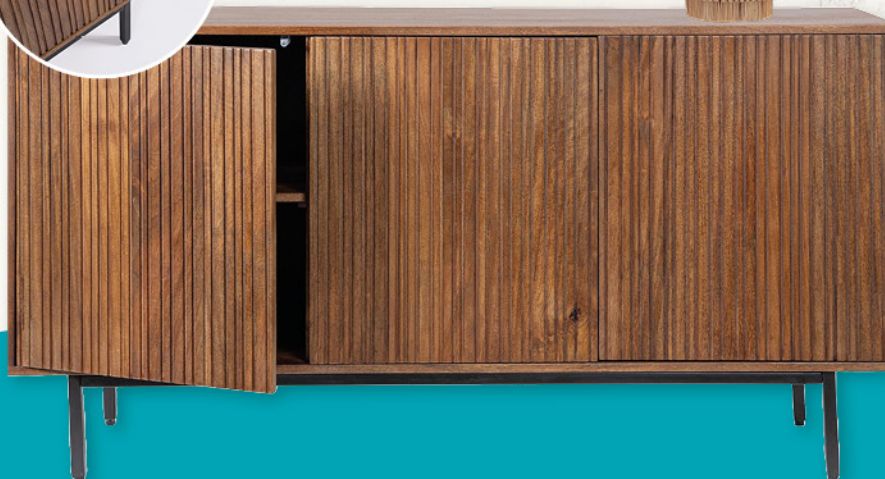

18-months INTEREST
FREE FINANCING*
(APR 6,00%)