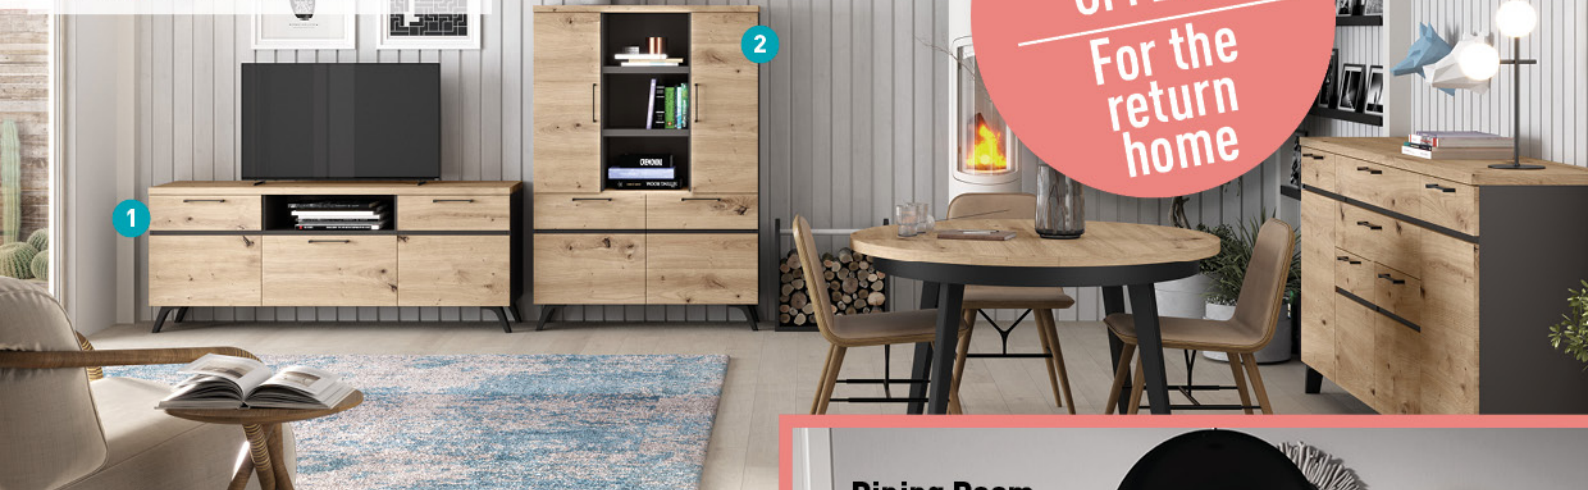

1 TV Stand 160x42x65 cm

Before ~~375€~~ Now **289€**

2 Display Cabinet 100x35x145 cm

Before ~~399€~~ Now **315€**

SPECIAL OFFERS
For the return home

Armchair
(60x67x79 cm)

Before ~~225€~~

Now **189€**