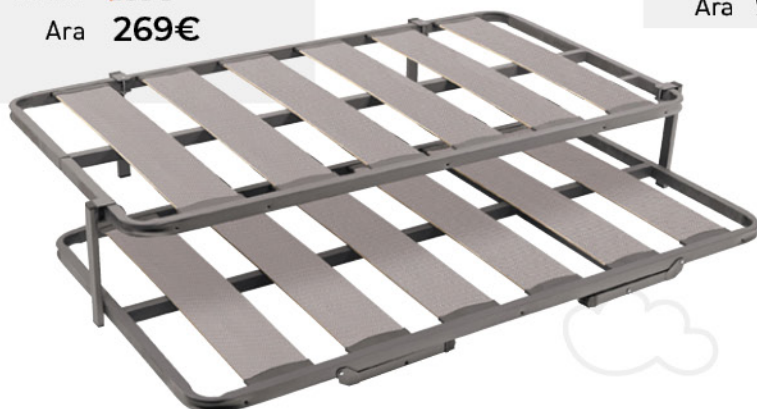

Somier

(potes no incloses)
(135x190x31 cm)

Abans ~~129€~~

Ara **99€**